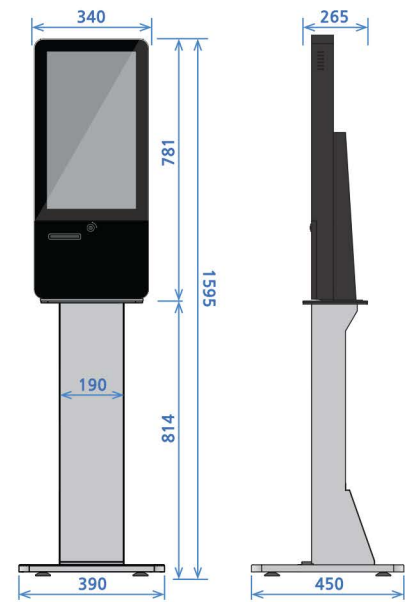

## Features

K-220D is a self-service kiosk providing perfect self-ordering experience to customers while optimizing business's performance and efficiency. With its concise and ergonomic body, it is available in counter mount, wall mount, or with pedestals forms, perfect for multiple environments.

## Specifications

Touch screen	21.5" LED panel screen (1080 x 1920)	
CPU	Intel J1900	Intel 6th i3~i5
Memory	4GB DDR3 (Max. 8GB)	4GB DDR4 (Max. 16GB)
SSD	mSATA 64GB↑	
Extension interface	LAN, USB, Serial(DB9), Serial(RJ-45)	
OS	Window 10 IoT / POSReady 7	
Printer	3" Thermal (Width 80.0mm, Diameter Ø80)	
Payment terminal	EFT Terminal Bracket Customizing	
Bill/Coin	Not supported	
Dimension (mm)	[Desk] 340(M) x 265(D) x 791(H) [Stand] 390(M) x 450(D) x 1595(H)	
Weight	[Desk] 21kg [Stand] 44kg	

## Dimension

## Box Size

[K-220D] 890(W) × 290(D) × 450(H)(mm)